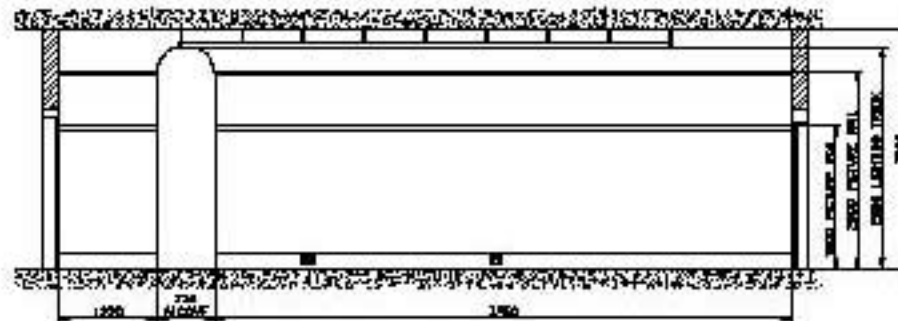

VIEW ON ARROW A

VIEW ON ARROW B

VIEW ON ARROW C

Revision	Date	By	Checked By	Date	Block (A-Z)
 Cooper8 Ltd					
MEMORIAL GALLERY PLAN & ELEVATION VIEWS					
Drawn	Checked By	Date	Block (A-Z)		
PD	SCC	8 JUL 08	100		
Draw No.					Revision
CO-015-001					-